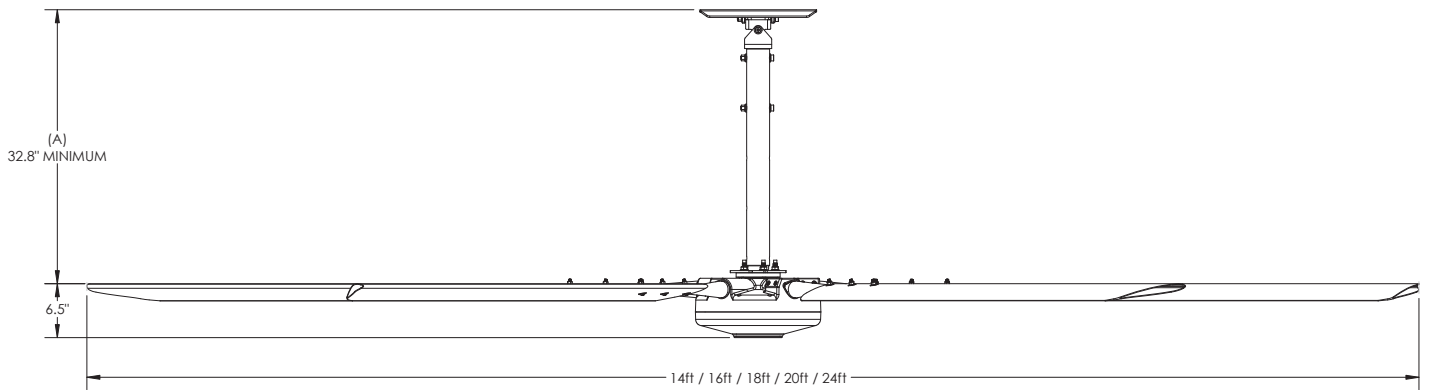

AIRFOIL DIAMETER	14ft	16ft	18ft	20ft	24ft
Airfoil Material	6005A Structural Grade Aluminum				
Airfoil Width	7in				
Number of Airfoils	5				
Airfoil Color	Anodized Silver				

PERFORMANCE	14ft	16ft	18ft	20ft	24ft
Max Speed (RPM)	103	95	93	73	64
Recommended Spacing	70ft	80ft	90ft	100ft	120ft
Max Affected Area (SQFT)	7,744	10,000	12,769	15,625	22,500
Sound Level dBA at Max Speed	<55	<55	<55	<55	<55

HANGING REQUIREMENTS	14ft	16ft	18ft	20ft	24ft
Hanging Weight (lbs)	168	175	183	190	204

**MOTOR,
DRIVE TRAIN,
AND HP**

	14ft	16ft	18ft	20ft	24ft
Motor Type	Brushless Direct Current Motor				
Max Watts (W)	715	1013	1472	1020	1219
Operating Temp Range	14° to 140°F (-10° to 60°C)				
Horsepower	1.5 HP	1.5 HP	1.5 HP	1.75 HP	1.75 HP

INSTALLATION

Mounting Options	I-Beam, Glulam, Unistrut or Perlin
Downrod Length	2.5ft - 10ft
Extension	Downrods available in 3 adjustable increments: 2.5-4ft, 4.5-6ft, 6.5-10ft. Downrod length adjustments may be made in increments of 6". Downrod length must be specified at time of order. Above 10ft inquire.
Motor Wiring	Pre-wired motor cables with twist lock connections
HMI Wiring	CAT5/RJ45 Power Over Ethernet (POE)
Accessories/Options	Fire Relay